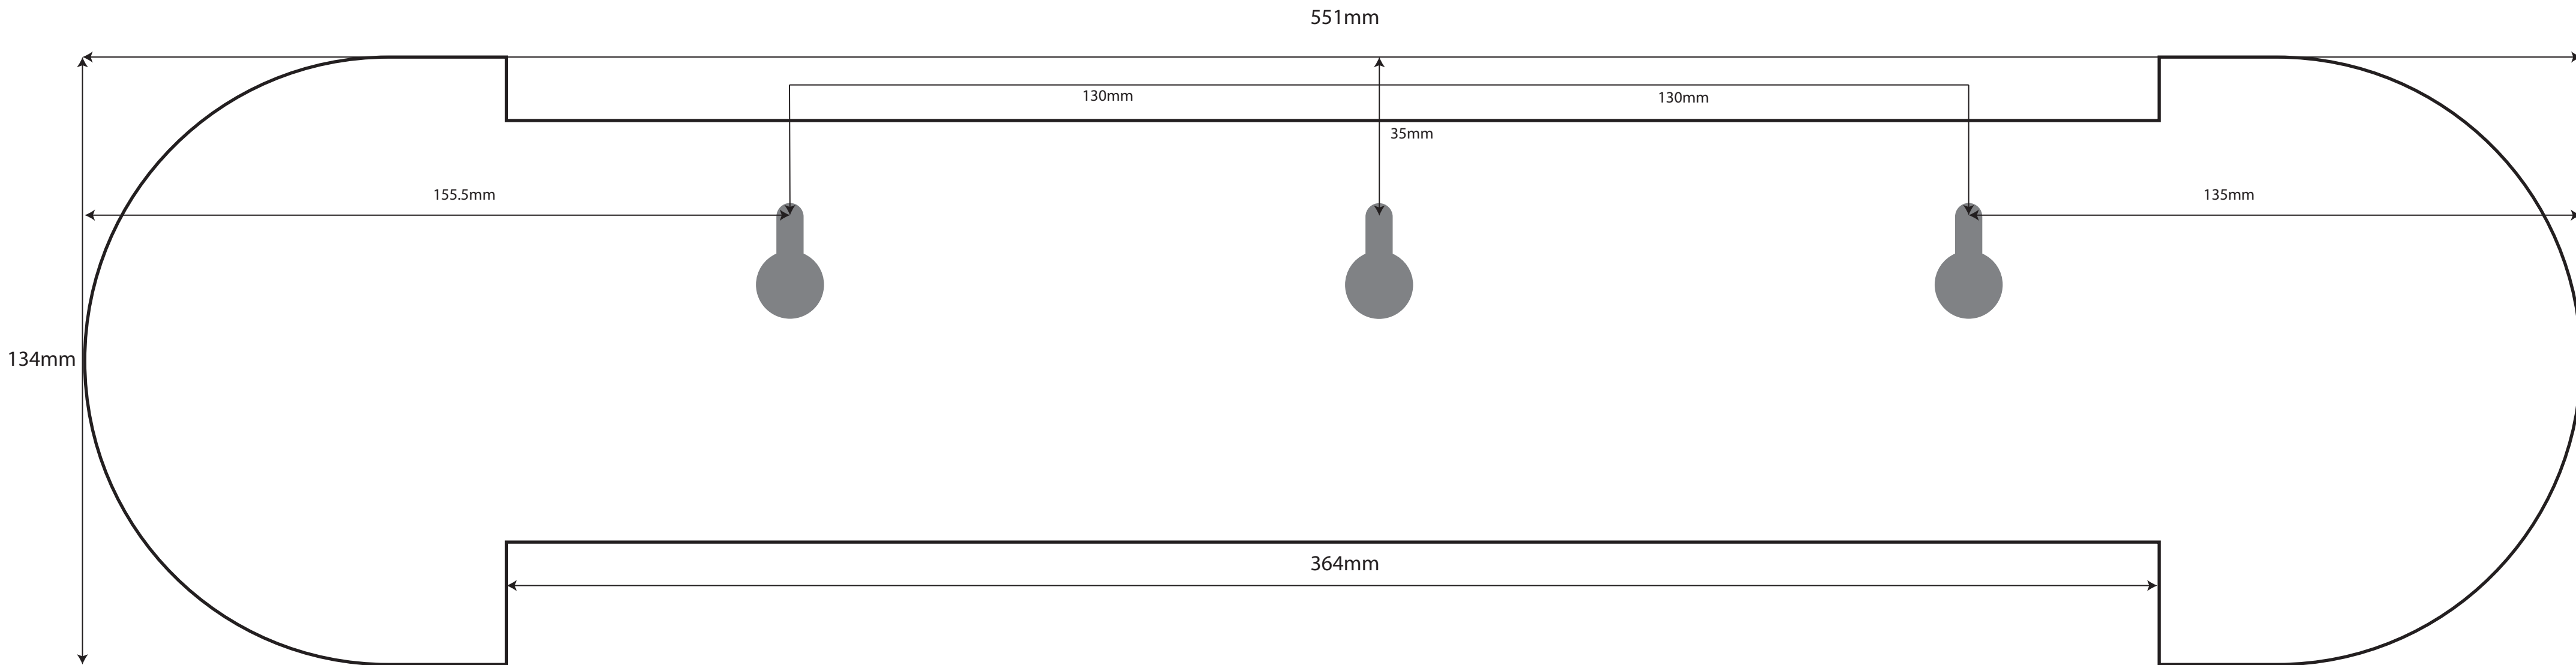

# STRATO - Soft Close Drawer

## Measurements for installing STRATO Bedside Tables

Maximum Screw Diameter

12mm

Maximum Screw Width

6mm